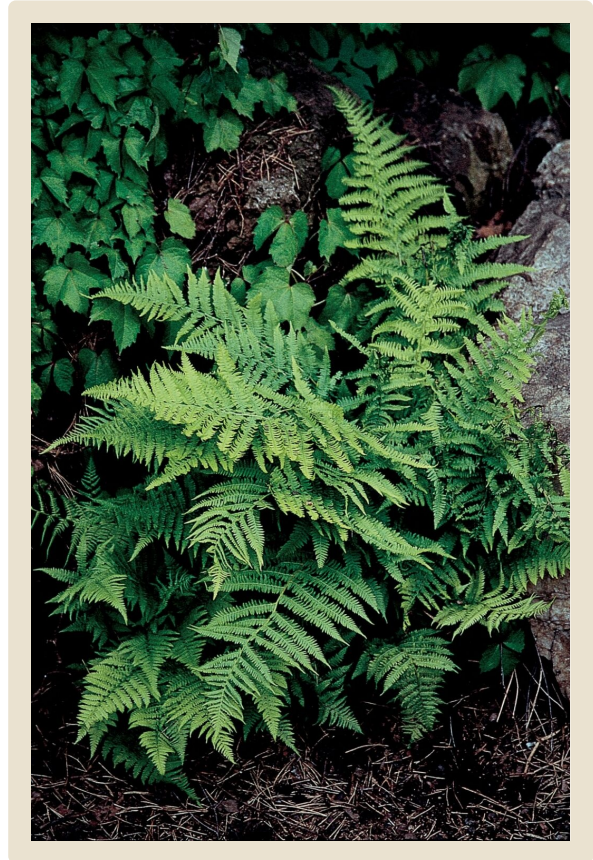

Athyrium Filix-femina

Lady Fern

Lady Fern is an erect to ascending, easy-to-grow, deciduous fern, with lacy-cut foliage.

Very happy in heavy shade to partial shade, away from drying wind. Will take full sun if soil is kept moist.

Wildlife tolerant once established.

Common Name

Lady Fern

Zone

Zone 4

Mature Size

3'H x 2.5'W

Plant Type

Fern

715 S Bank Road
Elma, Washington
United States 98541

Tel: 1-800-444-1515
Fax: 360-482-6187

Quality That Grows™