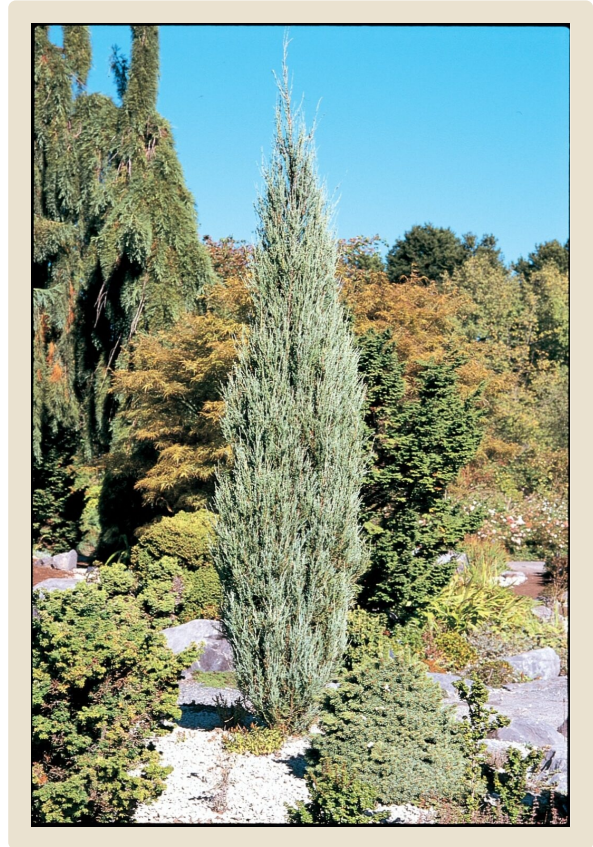

Juniperus Scopulorum

Sky Rocket

'Sky Rocket' is a stately, columnar form, so narrow and upright, it resembles a skyrocket! It has beautiful bluish-green foliage year round.

Prefers full sun and good drainage.

Drought, wildlife, and salt-spray tolerant.

Common Name

'Sky Rocket' Juniper

Variety

Sky Rocket

Zone

Zone 4

Mature Size

20'H x 3'W

Plant Type

Conifer

715 S Bank Road
Elma, Washington
United States 98541

Tel: 1-800-444-1515

Fax: 360-482-6187

Quality That Grows™