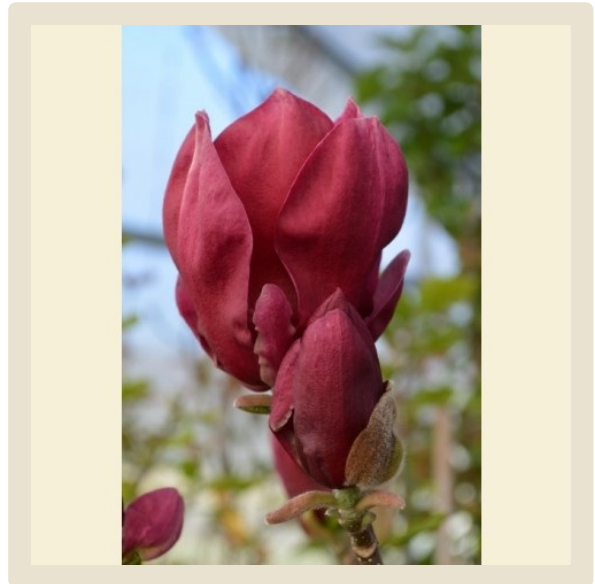

Magnolia Soulangeana x Liliflora 'Nigra'

'Genie'

 Vance Hooper

'Genie' has masses of deep plum-red, tulip-shaped blooms borne on bare stems in early Spring. The blooms begin as striking blackish-red buds, held upright and prominent. They are subtly scented with a sweet, rich aroma.

Mature Size

10'H x 5'W

Bloom Time

April-June & occasionally July-August

Plant Type

Deciduous Shrub

Flower Color

Plum-Red