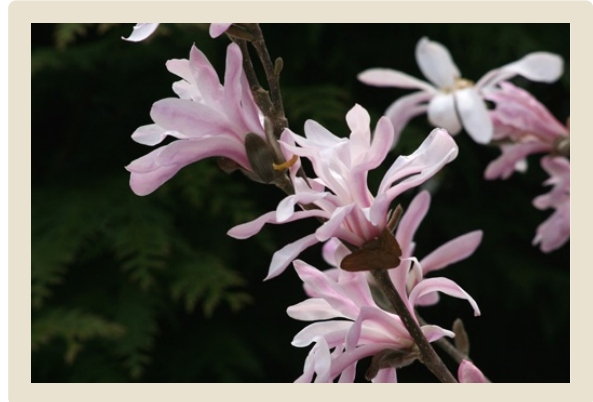

Magnolia M. Kobus and M. Stellata 'Rosea'

Leonard Messel

'Leonard Messel' Magnolia is a handsome, deciduous shrub; multi-stemmed, and beautiful, with fragrant, two-toned flowers. The strap-like petals, similar to Star Magnolia, are striking violet on the outside & silvery white inside.

Best in the full sun with regular water and good drainage.

Pollinator friendly.

Wildlife resistant once established.

Photo courtesy-Richie-Steffen-Great-Plant-Picks

Common Name

'Leonard Messel' Magnolia

Variety

Leonard Messel

Zone

Zone 5

Mature Size

15'H x 12'W

Bloom Time

March-April

Plant Type