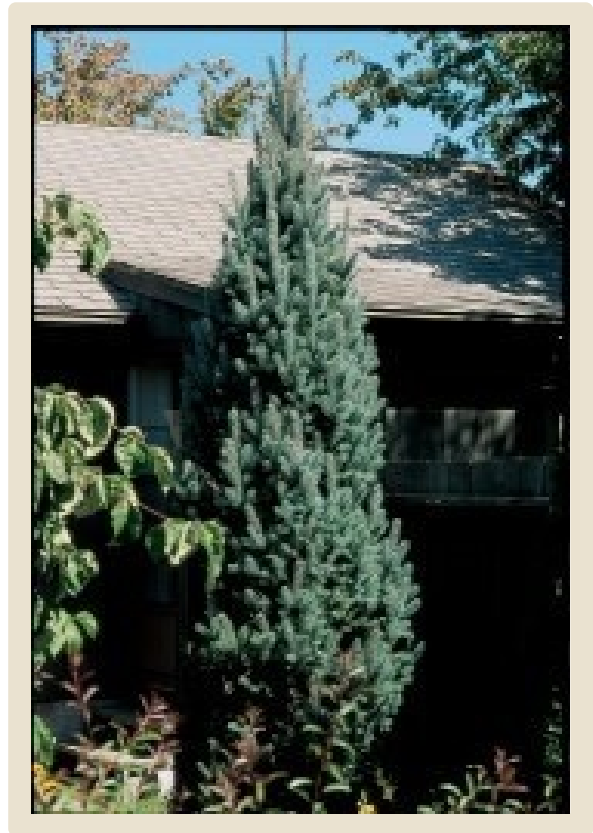

Picea Pungens

Iseli Fastigiata

Iseli Nursery

'Iseli Fastigiata' has a strongly narrow, upright habit and incredible silver-blue foliage, making this an ideal focal plant where space is limited.

Slow to moderate growth and very hardy.

Best in the full sun with no standing water. Much happier in cool, dry climates.

Common Name

'Iseli Fastigiata' Blue Spruce

Variety

Iseli Fastigiata

Zone

Zone 2

Mature Size

15'H x 4'W

Plant Type

Conifer

715 S Bank Road
Elma, Washington
United States 98541

Tel: 1-800-444-1515
Fax: 360-482-6187

Quality That Grows™