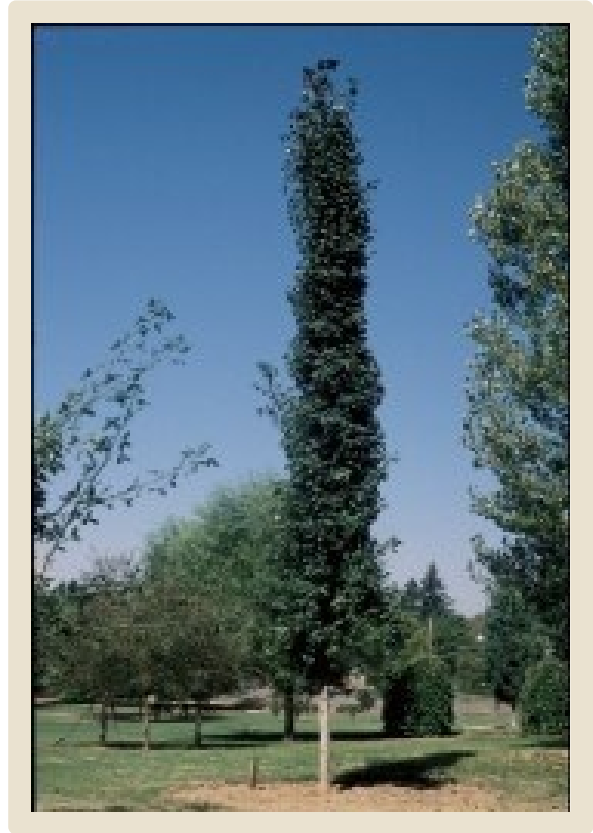

Populus Tremuloides

Erecta

Quaking Aspen in a columnar form! Great for narrow spaces.

Flat, heart-shaped green leaves flutter and rustle in the breeze providing both visual interest and soothing sound to the landscape.

Best in the full sun with good air drainage.

Likes regular water but not particularly fond of high humidity.

Salt spray tolerant.

Pollinator friendly.

Common Name

'Erecta' Quaking Aspen, Columnar Swedi

Variety

Erecta

Zone

Zone 2

Mature Size

40'H x 10'W

Plant Type

Deciduous Tree

715 S Bank Road
Elma, Washington
United States 98541