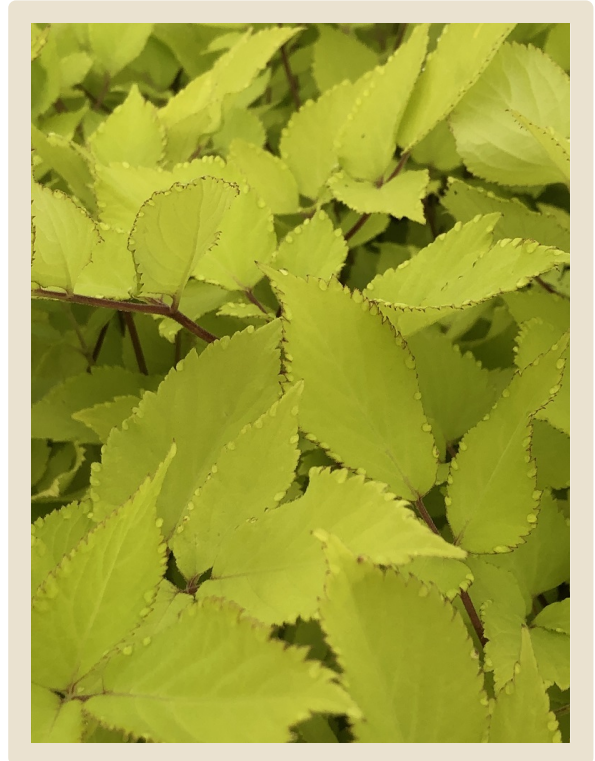

Aralia Cordata

Sun King

'Sun King' is a large herbaceous perennial with brilliant lime green foliage. Upright racemes of small white flowers rise to dark purple berries. Grows best in partial shade.

Common Name

'Gold King' Japanese Spikenard

Variety

Sun King

Zone

Zone 3

Mature Size

4'+H x 4'+W

Bloom Time

Late Summer

Plant Type

Perennials

Flower Color

White

715 S Bank Road
Elma, Washington
United States 98541

Tel: 1-800-444-1515
Fax: 360-482-6187

Quality That Grows™