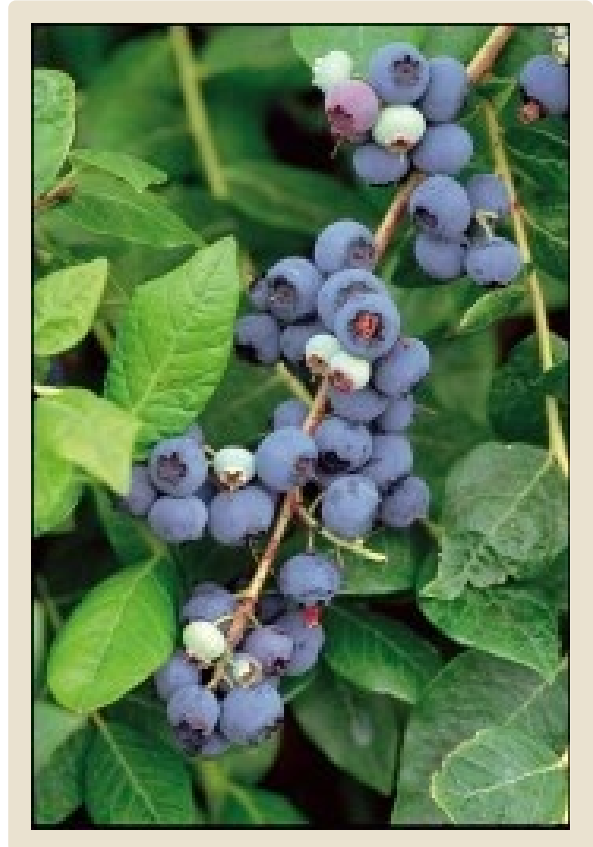

Vaccinium

Northland

'Northland' is a popular half-high variety that grows 3-4' tall and a bit wider. Medium-sized, medium blue, sweet blueberries ripen early mid-season, around June. Summer foliage is an attractive medium green, turning shades of yellow-orange to red and purple in Fall.

Reddish stems are showy in the Winter.

Fruit production is maximized when interplanted with another half high variety such as 'Northcountry'.

Best in the full sun, in acidic soils, with regular water and fertility.

High chill hour requirement.

Very wildlife friendly.

Very pollinator friendly.

Common Name

Half High Blueberry

Variety

Northland

Zone

Zone 3

Mature Size

3'H x 4'W

Bloom Time

May

Plant Type

Fruits

Flower Color

White

715 S Bank Road
Elma, Washington
United States 98541

Tel: 1-800-444-1515
Fax: 360-482-6187

Quality That Grows™