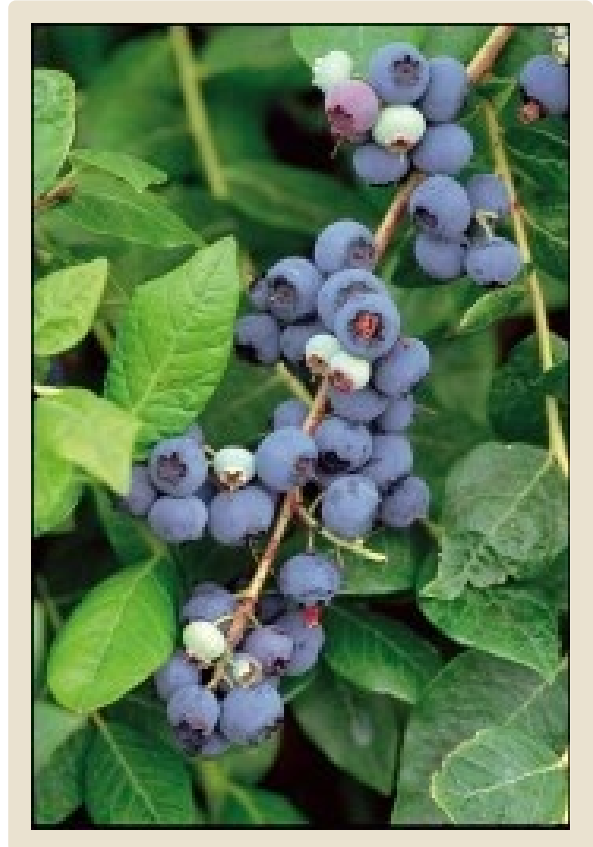

Reddish stems are showy in the Winter.

Fruit production is maximized when interplanted with another half high variety such as 'Northcountry'.

Best in the full sun, in acidic soils, with regular water and fertility.

*Mature Size*

**3'H x 4'W**

*Bloom Time*

**May**

*Plant Type*

**Fruits**

*Flower Color*

**White**