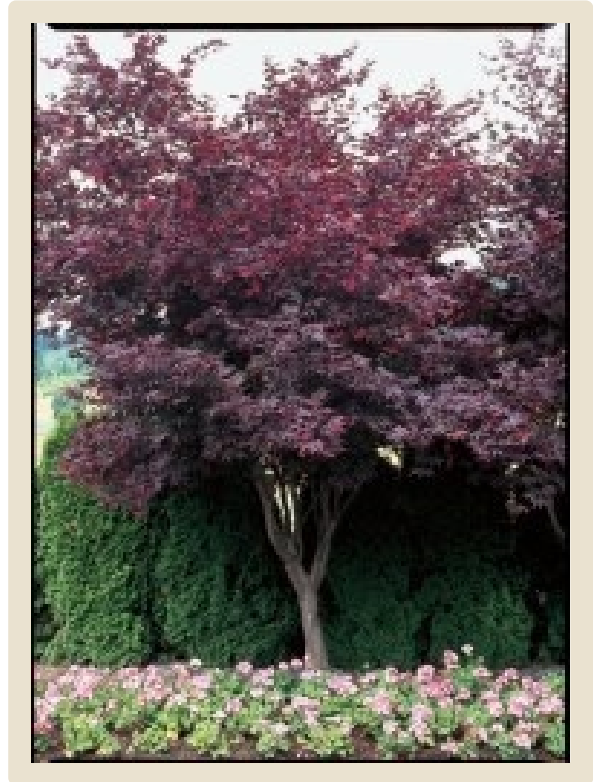

Acer Palmatum

Bloodgood

'Bloodgood' is an all-season attraction! Stunning burgundy red foliage turns brilliant scarlet in the Fall. Blackish red bark provides striking interest in winter. This slender, airy tree is well-suited as a small lawn or patio tree or for entryways. Has good sun tolerance, but is better in light shade in the warmer climates. Prefers well-drained humitic soil. Flowers are fairly insignificant unless viewed up close. Pollinator friendly.

Common Name

'Bloodgood' Japanese Maple

Variety

Bloodgood

Zone

Zone 5

Mature Size

20'H x 15'W

Bloom Time

April

Plant Type

Deciduous Tree

Flower Color

Red

715 S Bank Road
Elma, Washington
United States 98541

Tel: 1-800-444-1515
Fax: 360-482-6187

Quality That Grows™