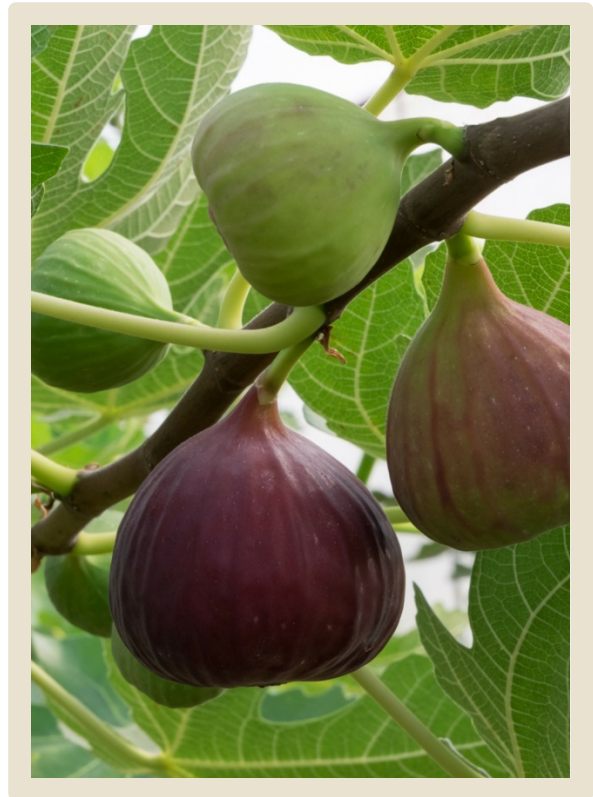

Ficus Carica

Little Ruby

Denny McGaughy

'Little Ruby' is ever-so aptly named!

A dwarf fig that is so petite, it is often used for bonsai. Good for containers and in-ground, 'Little Ruby' produces an early crop of medium sized, sweet red figs with strawberry colored flesh. The yield is usually heavy compared to the size of the tree. The large leaves give this plant a tropical feel, and if left unpruned, can be a very bold statement.

Best in full sun & well drained soil

Pollinator friendly.

Relatively wildlife & drought resistant once established.

Common Name

Fig

Variety

Little Ruby

Zone

Zone 6

Mature Size

4'H x 4'W

Plant Type

Deciduous Tree, Fruits

715 S Bank Road
Elma, Washington
United States 98541

Tel: 1-800-444-1515
Fax: 360-482-6187

Quality That Grows™