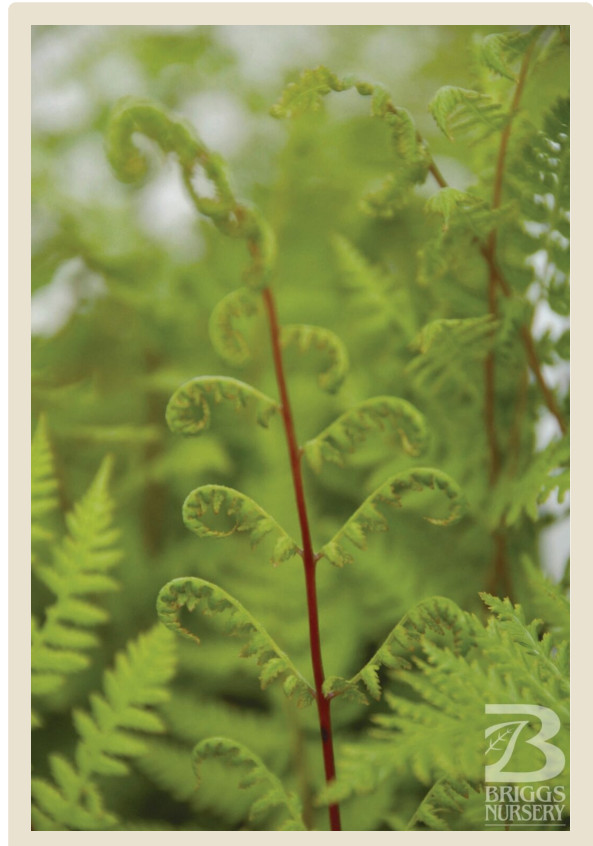

Athyrium Angustum Forma Rubellum

Lady in Red

AGM Winner

The attractively delicate and very hardy Lady Fern is now even more beautiful. This new selection has a fountain of 30", brilliant red stems (stipes) that create a wonderful contrast against the lacy fronds. Very hardy & easy to grow. Best in partial sun. 30" x 18"

Common Name

Lady in Red Fern

Variety

Lady in Red

Zone

Zone 3

Mature Size

30"

Plant Type

Fern

Flower Color

NA

715 S Bank Road
Elma, Washington
United States 98541

Tel: 1-800-444-1515
Fax: 360-482-6187

Quality That Grows™