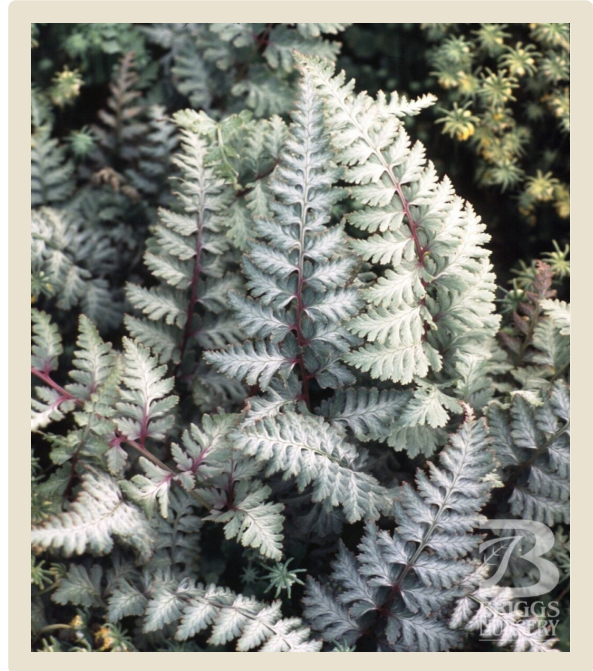

# Pictum

 AGM Winner, GPP Award, 2004 PPA Perennial Plant of the Year

The fronds of this deciduous fern are as colorful as flowers. Their intricate patterns of silvery white on deep green, accented with reddish stems, provide a dash of light in a shady corner. Grows slowly as a young plant. 2004 PPA Perennial Plant of the Year. 1' x 1.5'

*Common Name*

**Japanese Painted Fern**

*Variety*

**Pictum**

*Zone*

**Zone 4**

*Mature Size*

**1' x 2'**