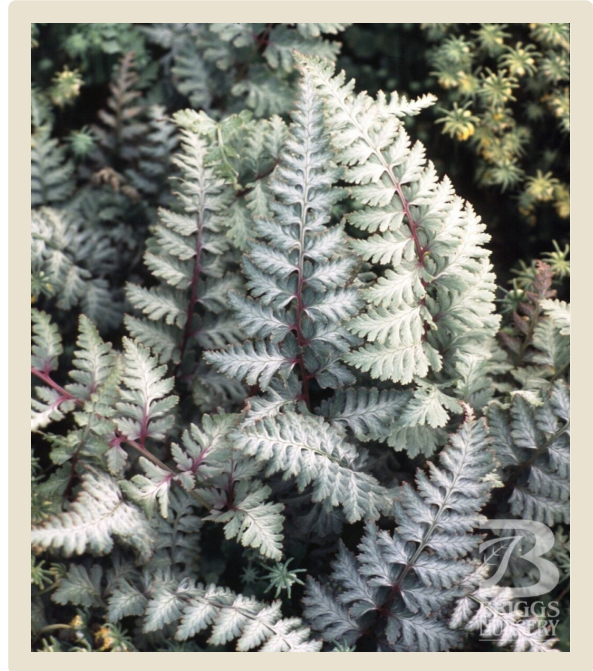

Athyrium Niponicum

Pictum

AGM Winner, GPP Award, 2004 PPA Perennial Plant of the Year

The fronds of this deciduous fern are as colorful as flowers. Their intricate patterns of silvery white on deep green, accented with reddish stems, provide a dash of light in a shady corner. Grows slowly as a young plant. 2004 PPA Perennial Plant of the Year. 1' x 1.5'

Common Name

Japanese Painted Fern

Variety

Pictum

Zone

Zone 4

Mature Size

1' x 2'

Plant Type

Fern

Flower Color

NA

715 S Bank Road
Elma, Washington
United States 98541

Tel: 1-800-444-1515
Fax: 360-482-6187

Quality That Grows™