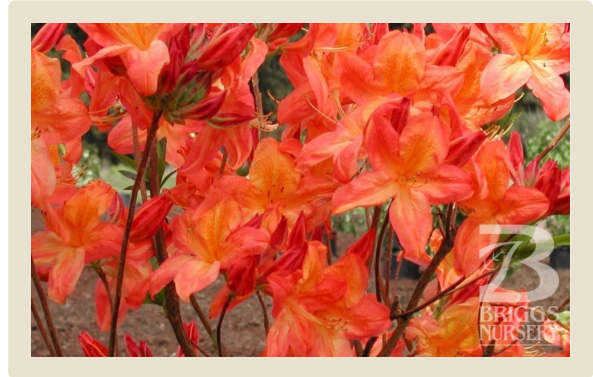

Azalea

Arneson Gem

Arneson

AGM Winner

Red buds open to large, soft yellow-orange flowers, shading to strong reddish orange at the margins. A prolific bloomer with disease-resistant foliage. Early-midseason bloom. Upright, spreading habit. 3' x 4'.

Bloom Time

Early Midseason

Plant Type

Deciduous Shrub

Flower Color

Soft, Yellow-Orange

715 S Bank Road
Elma, Washington
United States 98541

Tel: 1-800-444-1515