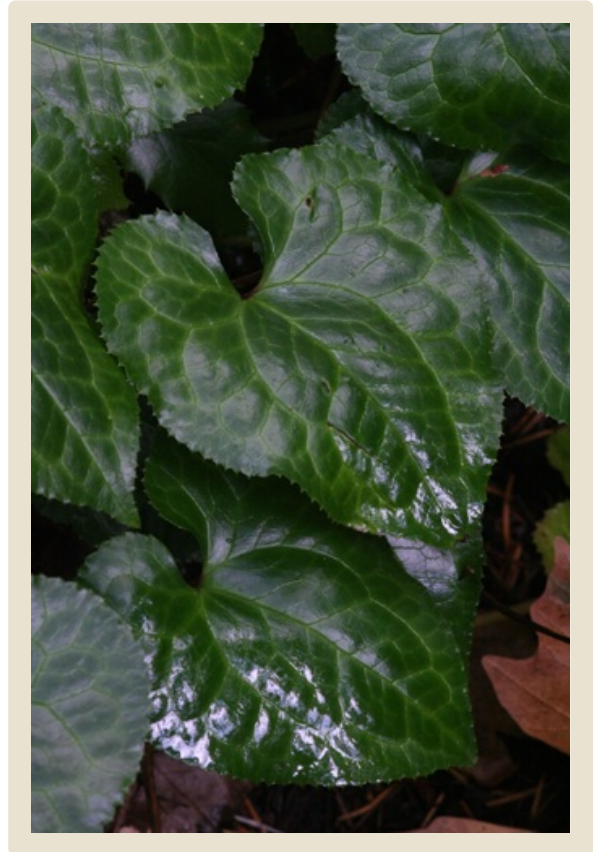

Beesia Deltophylla

Evergreen Beesia

Very cute, glossy, evergreen heart-shaped leaved groundcover, tinged in purple hues, forms dense rosettes up to twelve inches across. The white flowers rise up above the foliage in mid to late spring. Excellent in well-drained yet moist soil in full or partial shade. 1' x 1'

Common Name

Evergreen Beesia

Zone

Zone 6

Mature Size

12

Bloom Time

GPP AWARD

Plant Type

Perennials

Flower Color

White

715 S Bank Road
Elma, Washington
United States 98541

Tel: 1-800-444-1515
Fax: 360-482-6187

Quality That Grows™