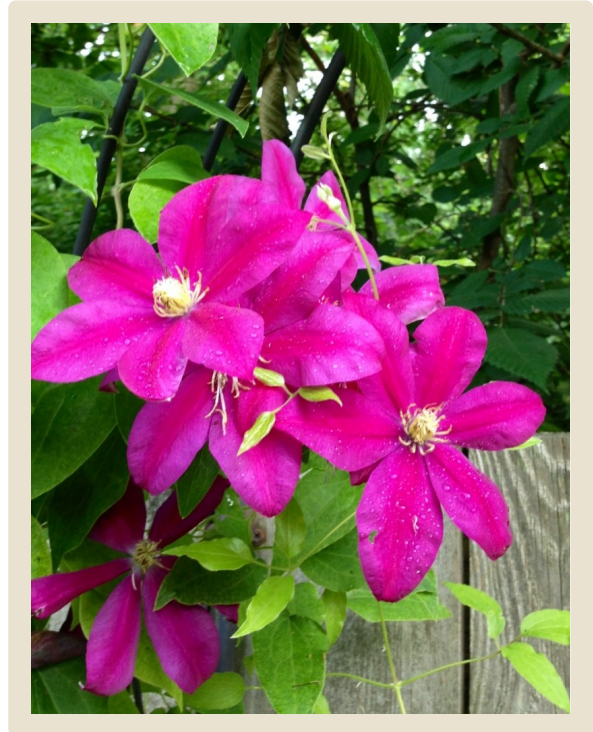

Clematis

Sunset

'Sunset' is a compact climber. Profuse single deep reddish purple-pink flowers 4" to 6" across with a satiny deep crimson bar and yellow anthers. Flowers early to late summer.

'Sunset' is a group 2 Clematis, flowering on old & new wood, & starting to flower late Spring

Mature Size

10'H x 2'W

Bloom Time

Late Spring and Summer

Plant Type

Deciduous Vine

Flower Color

Purple-Pink with a Deep Red Central Bar