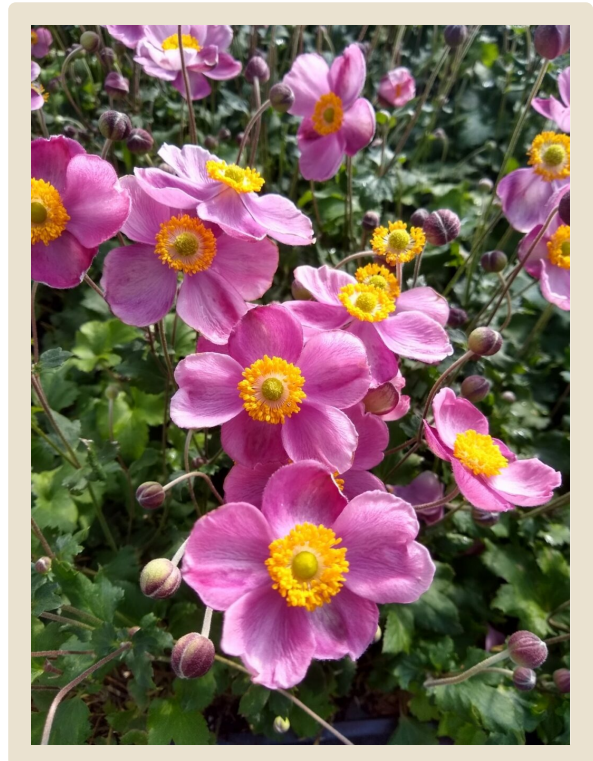

*Mature Size*

**20" H x 12" W**

*Bloom Time*

**Late Summer**

*Plant Type*

**Perennials**

*Flower Color*

**Pink**