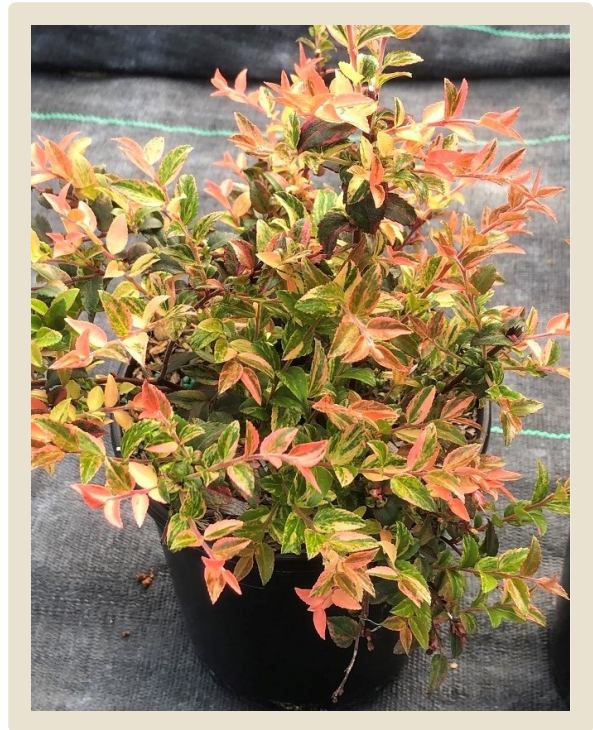

# 'Cascade Sunburst'

 2021 Farwest People's Choice Award

Finely serrate foliage emerges coral, gradually turning green with creamy variegation. Pale pink Spring blooms followed by glossy purple-black berries in Summer, favored by wildlife and gourmets alike. Excellent for formal or informal hedges.

Native to Pacific Northwest. Hardy to Zone 7. Grows well in sun or shade, but prefers acidic soil that is moist, but well drained. 4' x 4' at maturity.

*Common Name*

**Evergreen Huckleberry**

*Variety*

**'Cascade Sunburst'**

*Zone*

**Zone 7**

*Mature Size*

**4'H x 4'W**

*Plant Type*

**Evergreen Shrub, Fruits**

*Flower Color*

**Pale Pink**