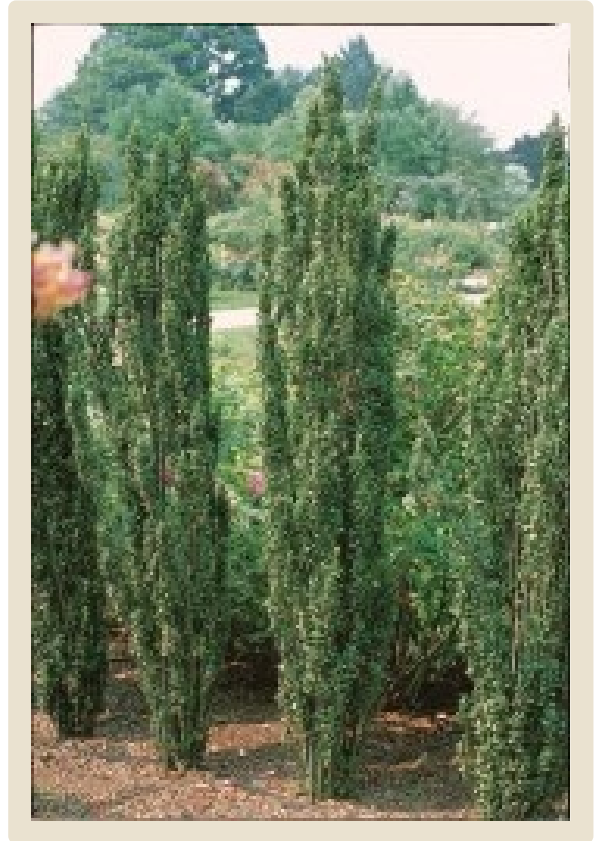

Ilex Crenata

Sky Pencil

Dark green evergreen foliage clothes a columnar plant. Excellent as an exclamation point in a mixed border, and a pair (in pots or in the ground) make fabulous evergreen sentries for a doorway or gate. 8' x 2'.

Common Name

'Sky Pencil' Columnar Japanese Holly

Variety

Sky Pencil

Zone

Zone 6

Mature Size

8'H x 2'W

Plant Type

Evergreen Shrub

715 S Bank Road
Elma, Washington
United States 98541

Tel: 1-800-444-1515
Fax: 360-482-6187

Quality That Grows™