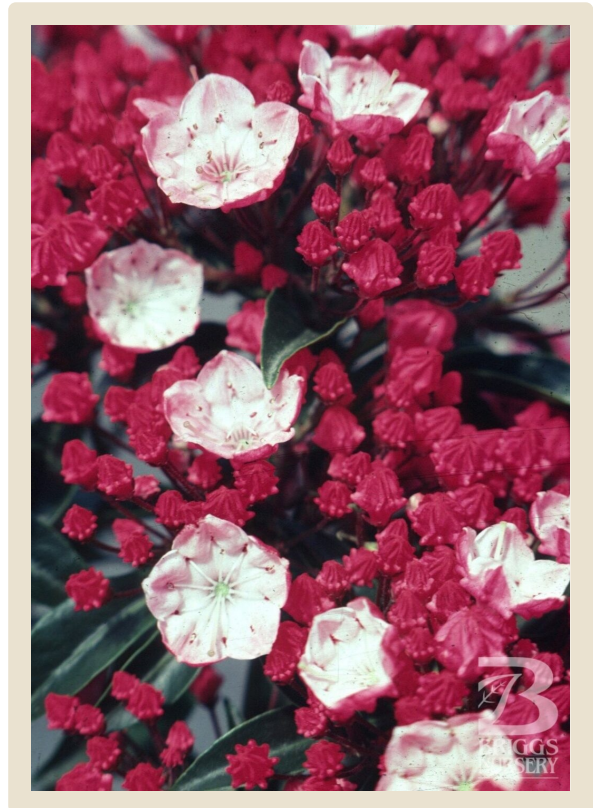

Kalmia Latifolia

Nipmuck

Jaynes

Intense red buds, soft pink flowers. The outside of the corolla is dark pink. 4 1/2' x 4'.

Common Name

'Nipmuck' Mountain Laurel

Variety

Nipmuck

Zone

Zone 5

Mature Size

4 1/2' x 4'

Bloom Time

Late Spring

Plant Type

Evergreen Shrub

Flower Color

Intense Red Buds, Soft Pink Flowers

715 S Bank Road
Elma, Washington
United States 98541

Tel: 1-800-444-1515
Fax: 360-482-6187

Quality That Grows™