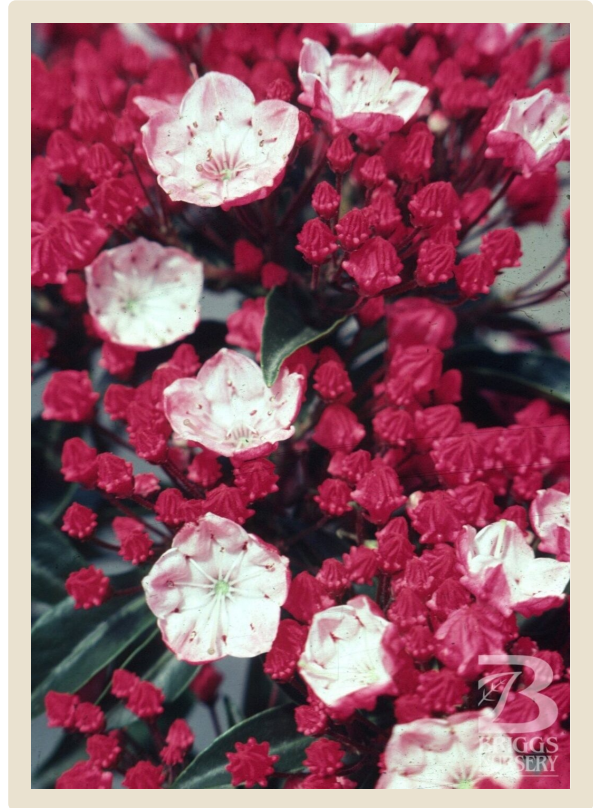

Kalmia Latifolia

Nipmuck

Jaynes

Intense red buds, soft pink flowers. The outside of the corolla is dark pink. 4 1/2' x 4'.

Common Name

'Nipmuck' Mountain Laurel

Variety

Nipmuck

Zone

Zone 5

Mature Size

4 1/2' x 4'

Bloom Time

Late Spring

Plant Type

Evergreen Shrub

Flower Color

Intense Red Buds, Soft Pink Flowers

715 S Bank Road
Elma, Washington
United States 98541

Tel: 1-800-444-1515
Fax: 360-482-6187

Quality That Grows™