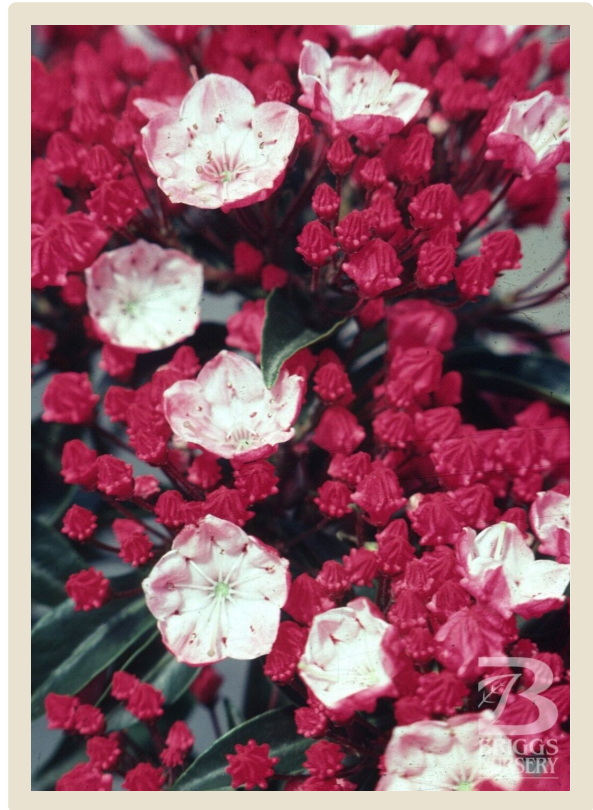

Kalmia Latifolia

Nipmuck

Jaynes

Intense red buds, soft pink flowers. The outside of the corolla is dark pink. 4 1/2' x 4'.

Common Name

'Nipmuck' Mountain Laurel

Variety

Nipmuck

Zone

Zone 5

Mature Size

4 1/2' x 4'

Bloom Time

Late Spring

Plant Type

Evergreen Shrub

Flower Color

Intense Red Buds, Soft Pink Flowers

715 S Bank Road
Elma, Washington
United States 98541

Tel: 1-800-444-1515
Fax: 360-482-6187

Quality That Grows™