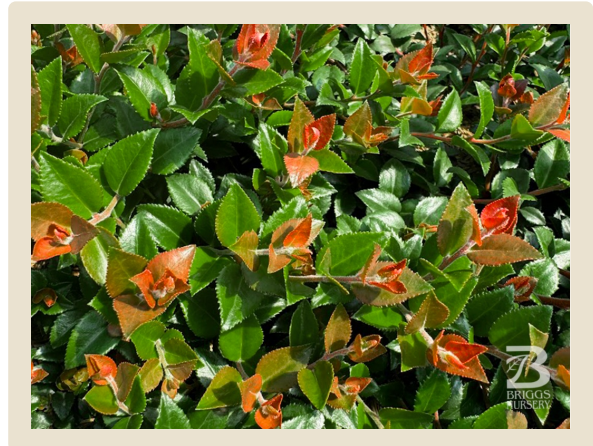

## USPP#35,894

Oregon State University

Royalty Fee

Developed at the Oregon Agricultural Research Center in Corvallis, Oregon and introduced by Oregon State University. *Vaccinium ovatum* 'Cascade Jewel' stands out from other cultivars with thicker more rigid stems, giving 'Cascade Jewel' a more structured upright habit. Dense compact growth allows for a less floppy evergreen shrub while maintaining vigorous growth habits which allows for a quicker finish with less pruning. Eye catching new deep red growth. Extremely floriferous, providing racemes of white, urn shaped flowers that bloom in the spring followed by medium to large glossy purple/black berries in the summer. Multiple points of interest.

*Common Name*

**Evergreen Huckleberry**

*Variety*

**'Cascade Jewel'**

*Zone*

**Zone 7**

*Mature Size*

**3.5'H x 3'W**

*Bloom Time*

**Spring**

*Plant Type*

**Evergreen Shrub, Fruits**

*Flower Color*

White

**BRIGGS  
NURSERY**

715 S Bank Road  
Elma, Washington  
United States 98541