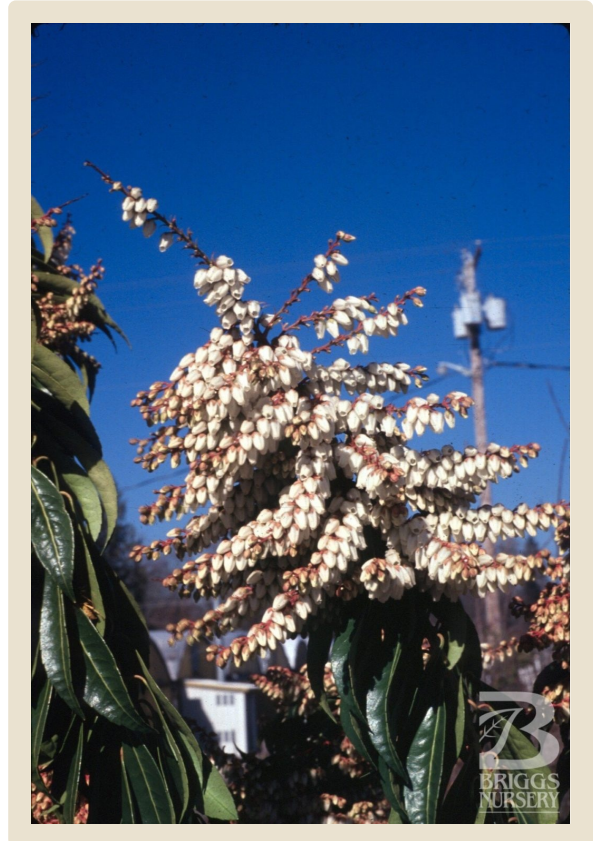

Pieris Japonica

Scarlett O'Hara

As you might guess from the name, this selection has bright red new growth. The early spring flowers are white, the plant's habit especially upright. 6-8' x 4-5'.

Common Name

'Scarlett O'Hara' andromeda

Variety

Scarlett O'Hara

Zone

Zone 5

Mature Size

6-8'H x 4-5'W

Bloom Time

Early Spring

Plant Type

Evergreen Shrub

Flower Color

White

715 S Bank Road
Elma, Washington
United States 98541

Tel: 1-800-444-1515
Fax: 360-482-6187

Quality That Grows™