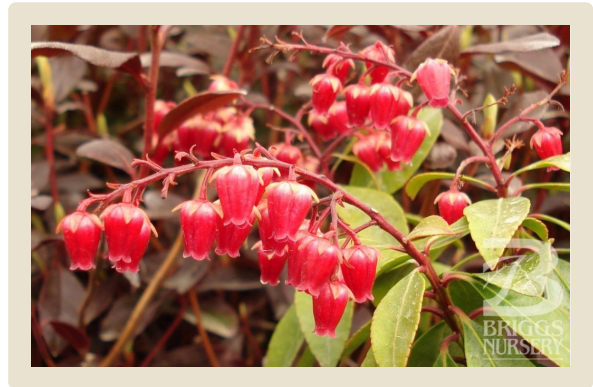

# Valley Valentine

Ticknor

AGM Winner, GPP Award

Maroon buds open to stunning reddish-pink flowers that turn lighter with age. Attractive deep green foliage offers the perfect foil. Very early bloomer. Compact habit. AGM winner. GPP award. 4' x 5'.

*Bloom Time*

**Early Spring**

*Plant Type*

**Evergreen Shrub**

*Flower Color*

**Maroon Buds Open to Reddish-Pink Flowers**

715 S Bank Road  
Elma, Washington  
United States 98541

Tel: 1-800-444-1515  
Fax: 360-482-6187