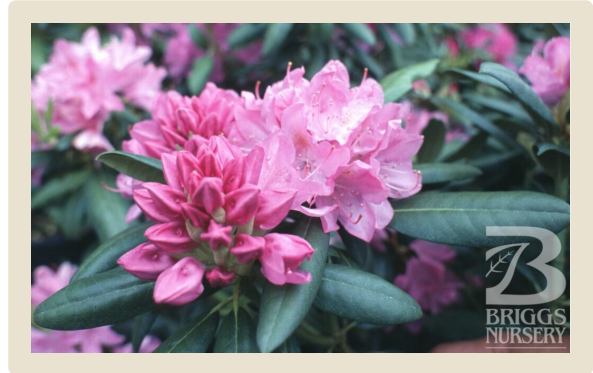

Rhododendron

English Roseum

This rhododendron is a staple of landscapes in the Northeast, thanks to its ironclad hardiness and willingness to perform reliably in blazing sun and high humidity. The rose-pink flowers are abundant in late midseason. 6' x 6'—with time, plants can become larger.

Bloom Time

Late Midseason

Plant Type

Evergreen Shrub

Flower Color

Rose-Pink

715 S Bank Road
Elma, Washington
United States 98541

Tel: 1-800-444-1515
Fax: 360-482-6187