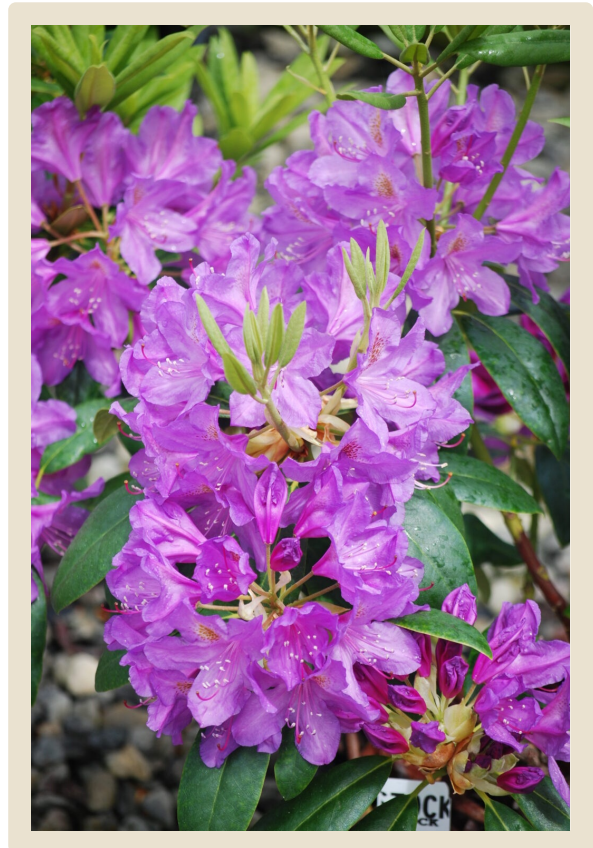

Rhododendron

Lee's Dark Purple

Dark purple flowers and attractive wavy foliage.
Reliable and heat tolerant. Late-midseason bloom.
Upright habit. 6' x 6'.

Common Name

'Lee's Dark Purple' Rhododendron

Variety

Lee's Dark Purple

Zone

Zone 6 (H2)

Mature Size

6'H x 6'W

Bloom Time

Late Midseason

Plant Type

Evergreen Shrub

Flower Color

Dark Purple

715 S Bank Road
Elma, Washington
United States 98541

Tel: 1-800-444-1515
Fax: 360-482-6187

Quality That Grows™