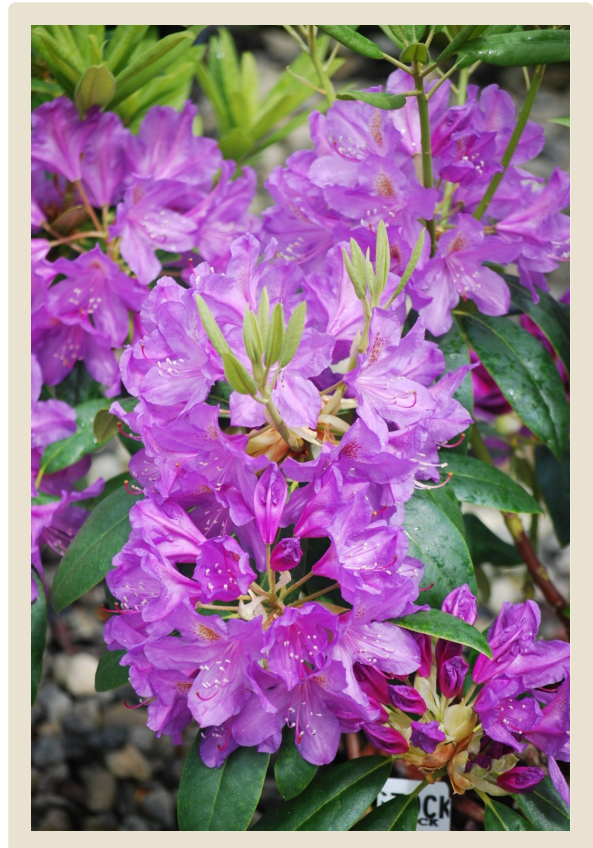

Rhododendron

Lee's Dark Purple

Dark purple flowers and attractive wavy foliage.
Reliable and heat tolerant. Late-midseason bloom.
Upright habit. 6' x 6'.

Common Name

'Lee's Dark Purple' Rhododendron

Variety

Lee's Dark Purple

Zone

Zone 6 (H2)

Mature Size

6'H x 6'W

Bloom Time

Late Midseason

Plant Type

Evergreen Shrub

Flower Color

Dark Purple

715 S Bank Road
Elma, Washington
United States 98541

Tel: 1-800-444-1515
Fax: 360-482-6187

Quality That Grows™