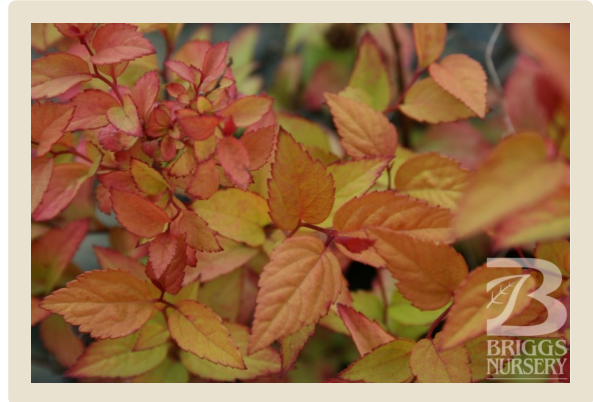

Spiraea Japonica

Fire Light

The new growth is a rich red-orange, deeper than that of its parent, 'Goldflame'. In summer, the foliage loses its vibrancy but does not produce all-green reversions. Fall color is often a fiery red. The pink flowers produced in early summer play second to the foliage display. 3' x 4'

Common Name

Japanese Spirea

Variety

Fire Light

Zone

Zone 4

Mature Size

3' x 4'

Bloom Time

Early Summer

Plant Type

Deciduous Shrub

715 S Bank Road
Elma, Washington
United States 98541

Tel: 1-800-444-1515
Fax: 360-482-6187

Quality That Grows™