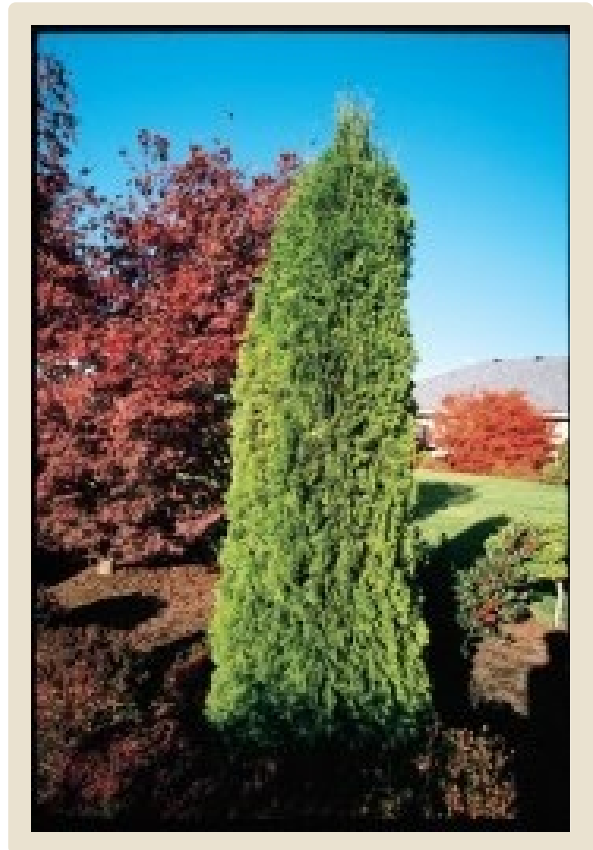

Thuja occidentalis

Smaragd

AGM Winner

A narrow pyramid of bright emerald-green. Excellent for a medium-height hedge. Superb habit with exceptional color, even in winter. Danish introduction. AGM winner. 6-8' x 3-4'.

Common Name

Eastern Arborvitae

Variety

Smaragd

Zone

Zone 3

Mature Size

6-8' x 3-4'

Plant Type

Conifer

715 S Bank Road
Elma, Washington
United States 98541

Tel: 1-800-444-1515
Fax: 360-482-6187

Quality That Grows™