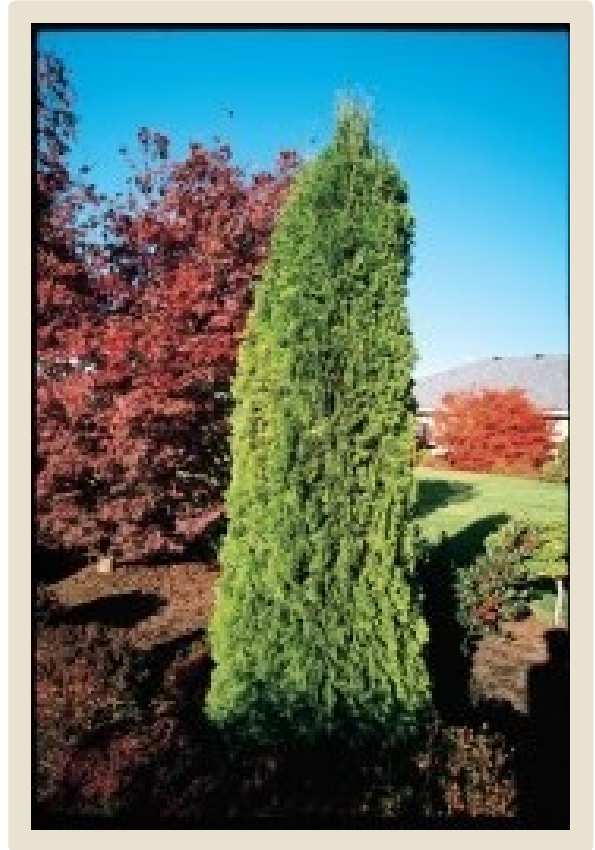

Thuja Occidentalis

Smaragd

AGM Winner

A narrow pyramid of bright emerald-green. Excellent for a medium-height hedge. Superb habit with exceptional color, even in winter. Danish introduction. AGM winner. 6-8' x 3-4'.

Common Name

Eastern Arborvitae

Variety

Smaragd

Zone

Zone 3

Mature Size

6-8' x 3-4'

Plant Type

Conifer

715 S Bank Road
Elma, Washington
United States 98541

Tel: 1-800-444-1515
Fax: 360-482-6187

Quality That Grows™