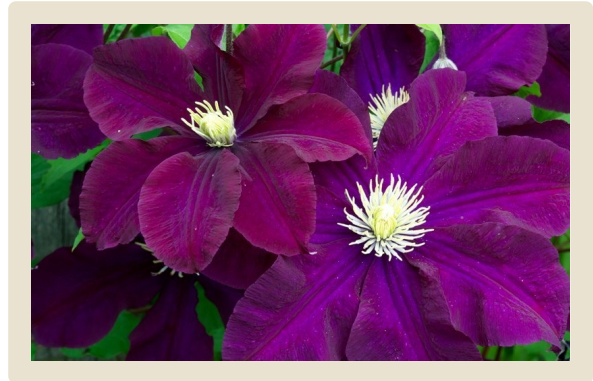

Clematis

Warsaw Nike

In 1990, received a Word of Recommendation by the Royal Boskoop Horticultural Society, and a Silver Medalat Planatarium

'Warsaw Nike' has medium to large, 4-6" diameter, deep red violet blooms, and golden, contrasting anthers, early Summer and again late Fall. Best with 6+ hours of Sun, but tolerates shady sites,(& poor soils!) better than most Clematis. Wildlife resistant. Hummingbirds love this plant! A Group 2 Clematis -Early to midseason flowering. Repeat Bloomer.

Common Name

'Warsaw Nike' Clematis

Variety

Warsaw Nike

Zone

Zone 4

Mature Size

10'+H x 5'+W