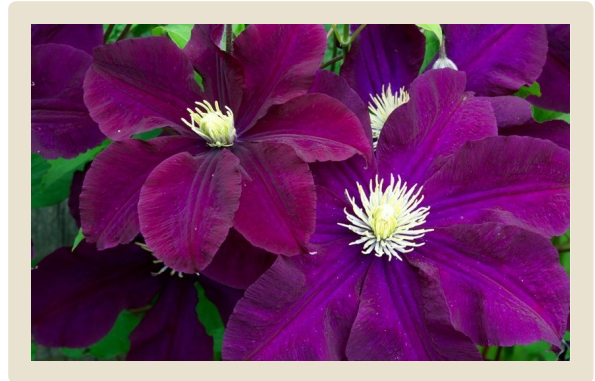

Clematis

Warsaw Nike

In 1990, received a Word of Recommendation by the Royal Boskoop Horticultural Society, and a Silver Medalat Planatarium

'Warsaw Nike' has medium to large, 4-6" diameter, deep red violet blooms, and golden, contrasting anthers, early Summer and again late Fall. Best with 6+ hours of Sun, but tolerates shady sites,(& poor soils!) better than most Clematis. Wildlife resistant. Hummingbirds love this plant! A Group 2 Clematis -Early to midseason flowering. Repeat Bloomer.

Common Name

'Warsaw Nike' Clematis

Variety

Warsaw Nike

Zone

Zone 4

Mature Size

10'+H x 5'+W