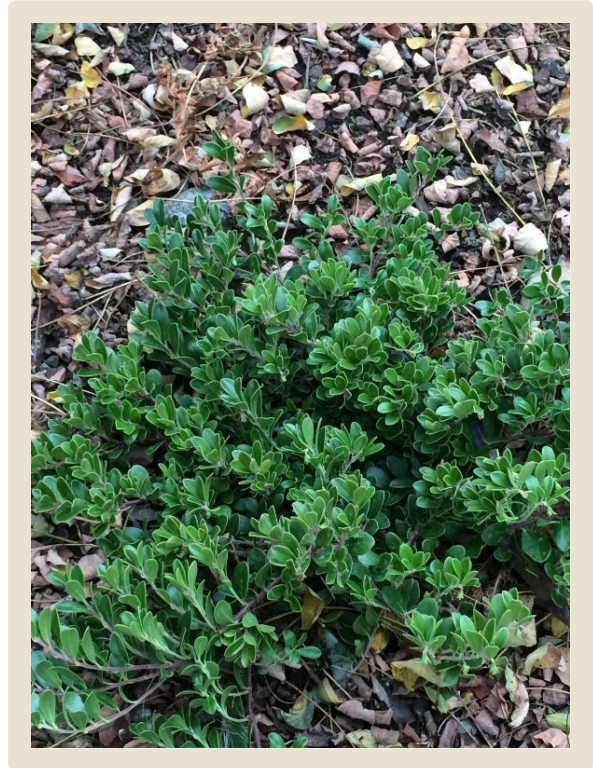

Arctostaphylos Uva-ursi

Little Leaf Massachusetts

Little Leaf Massachusetts has the same excellent characteristics of its namesake, except the thick, shiny, dark green leaves are about half the size, and a bit closer together. Tolerant of most light & soil conditions, but does best in well drained, poor soils, in full sun.

Common Name

Little Leaf Massachusetts Bearberry

Variety

Little Leaf Massachusetts

Zone

Zone 2

Mature Size

1'H x 15'+W

Bloom Time

Spring

Plant Type

Groundcovers

Flower Color

Light Pink to Cream

715 S Bank Road
Elma, Washington
United States 98541

Tel: 1-800-444-1515
Fax: 360-482-6187

Quality That Grows™