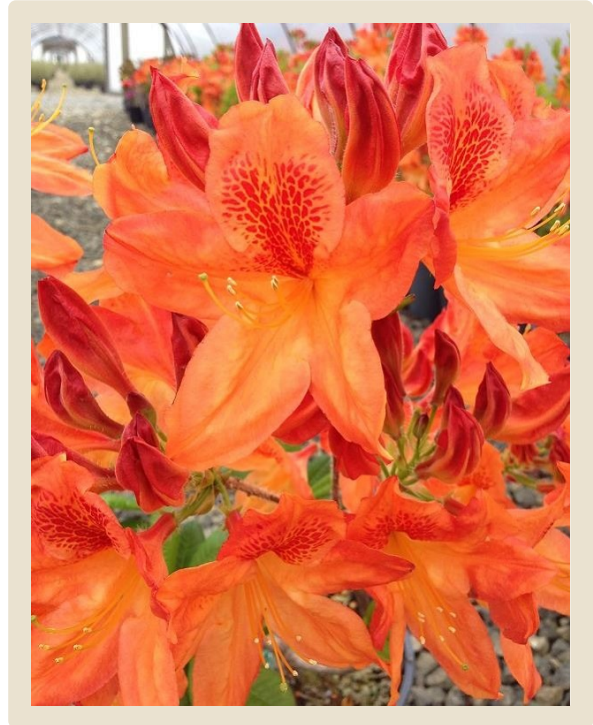

Azalea

Dragon Fire

This orange is Bright! Large, dark spotted flowers, contrast new foliage in early May.

Foliage is mildew resistant. What a statement when planted en mass!

Best in full sun to partial shade in the warmest of climates.

Bloom Time

Early Midseason

Plant Type

Deciduous Shrub

Flower Color

Very Orange with a Darkspotted Throat

715 S Bank Road
Elma, Washington
United States 98541

Tel: 1-800-444-1515
Fax: 360-482-6187