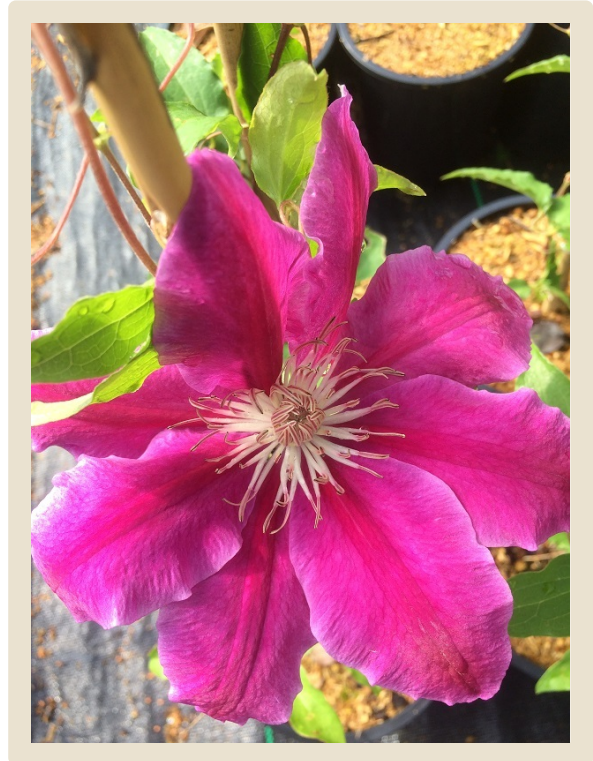

Clematis

Dr. Ruppel

'Dr. Ruppel' has large, 6-8" diameter, pale orchid purple flowers with a Carmine central bar. They are ruffled and appear early and late Summer.

Best in 6+ hours of sun.

Wildlife resistant.

Hummingbirds love this plant!

A Group 2 Clematis – Early to midseason flowering.

Repeat Bloomer.

Common Name

'Dr. Ruppel' Clematis

Variety

Dr. Ruppel

Zone

Zone 4

Mature Size

10'+H x 5'+W

Bloom Time

Spring to early Summer then late Summer

Plant Type

Deciduous Vine

Flower Color

Pale Orchid Purple with a Wide Carmine Central Bar

715 S Bank Road
Elma, Washington
United States 98541

Tel: 1-800-444-1515
Fax: 360-482-6187

Quality That Grows™