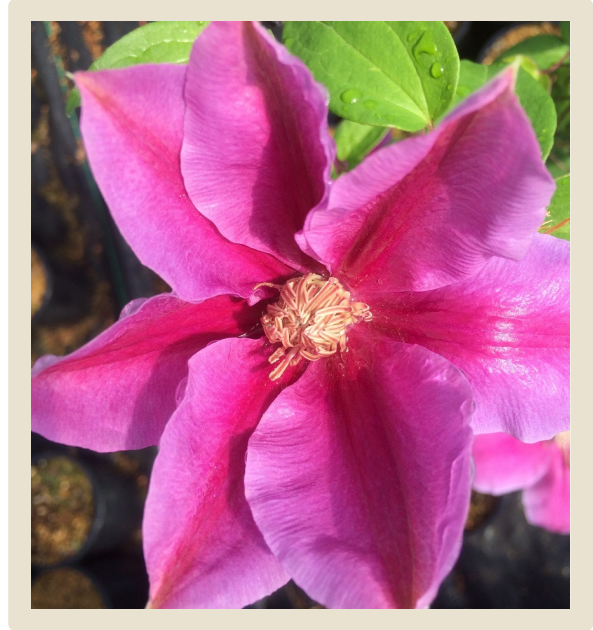

Clematis

Fireworks

'Fireworks' has large, 6-8" diameter, vivid, bi-color flowers, early & late Summer. Bright to light purple, with a wide, red to carmine central bar. White filaments set off the center.

Best in 6+ hours of sun.

Wildlife resistant.

Hummingbirds love this plant!

A Group 2 Clematis – Early to midseason flowering.
Repeat Bloomer.

Common Name

'Fireworks' Clematis

Variety

Fireworks

Zone

Zone 4

Mature Size

10'+H x 5'+W

Bloom Time

May-June then August-September

Plant Type

Deciduous Vine

Flower Color

Bright to Light Purple, with a Wide, Red to Carmine Central

715 S Bank Road
Elma, Washington
United States 98541

Tel: 1-800-444-1515
Fax: 360-482-6187

Quality That Grows™