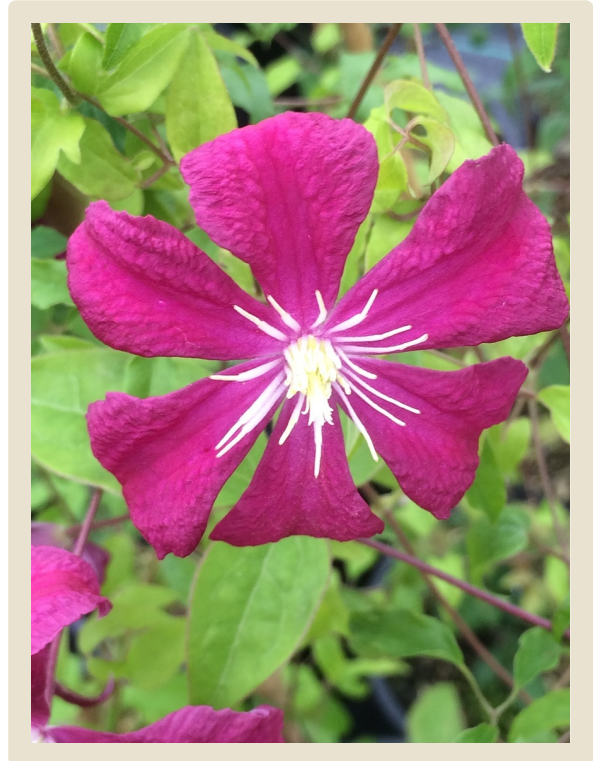

# Madame Julia Correvon

'Madame Julia Correvon' has small to medium, 5" diameter, rich claret-red flowers, mid to late Summer.

Creamy yellow stamens make a nice contrast.

Best in 6+ hours of sun.

Wildlife resistant.

Mature Size

**10'+H x 5'W**

Plant Type

**Deciduous Vine**

Flower Color

**Claret Red with Creamy Stamens**

715 S Bank Road  
Elma, Washington  
United States 98541

Tel: 1-800-444-1515  
Fax: 360-482-6187