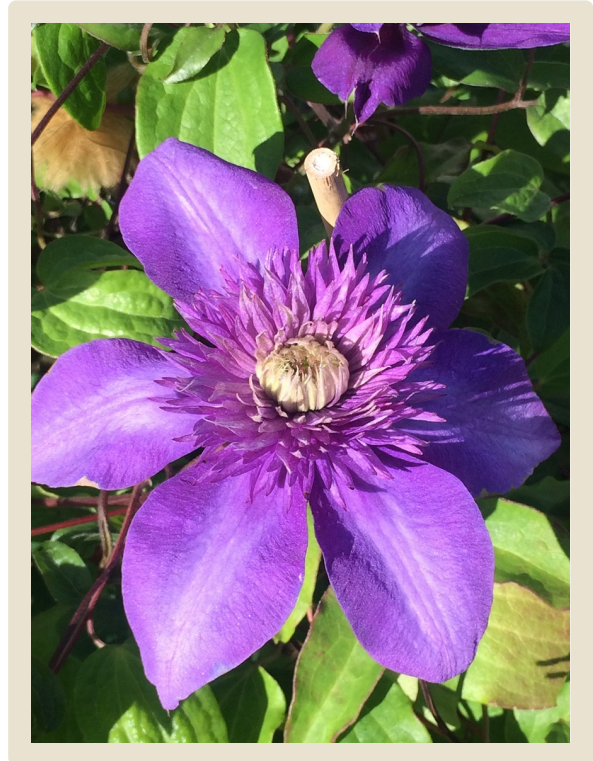

Clematis

Multi Blue

'Multi Blue' has small to medium, 5" diameter, deep blue, double flowers, Late Spring then late Summer into Fall. Best in light or dappled shade.

Wildlife resistant.

Hummingbirds love this plant!

Mature Size

8'H x 3'W

Bloom Time

May-June then August -October

Plant Type

Deciduous Vine

Flower Color

Deep Blue