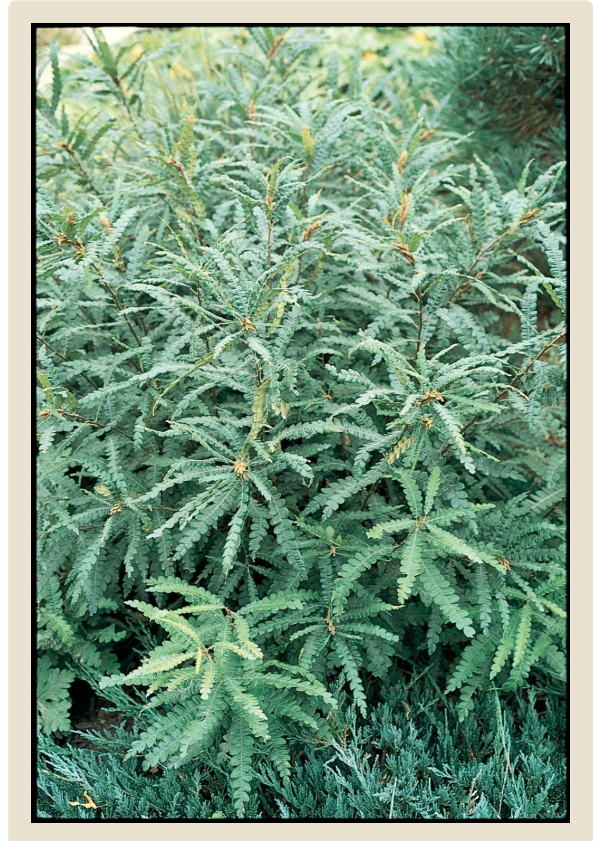

Comptonia Peregrina

Sweetfern

'Sweet Fern' has glossy green leaves that are aromatic when abraded.

Native to the NE United States, Comptonia is very adaptive, but prefers full to partial sun in well drained conditions.

Drought & wildlife tolerant once established.

Common Name

Sweetfern

Zone

Zone 2

Mature Size

5'H x 8'W

Plant Type

Deciduous Shrub

715 S Bank Road
Elma, Washington
United States 98541

Tel: 1-800-444-1515
Fax: 360-482-6187

Quality That Grows™