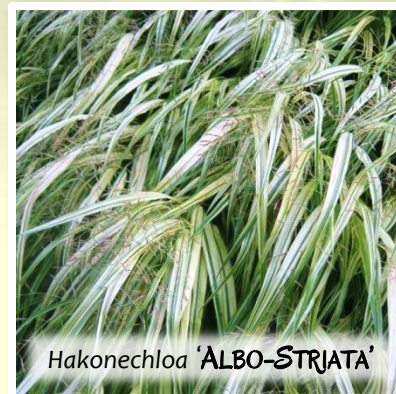

HAKONECHLOA

Hakonechloa 'FUBUKI'

Hakonechloa 'ALL GOLD'

Hakonechloa 'BENI-KAZI'

Hakonechloa 'AUREOLA'

Hakonechloa 'ALBO-STRIATA'

Also known as Japanese Forest Grasses, Hakonechloa are revered for their colorful foliage, outstanding mounded habit, and elegant textures. Many cultivars offer foliage in luminescent hues of gold, while others demonstrate green blades with bold red highlights in the fall. Fubuki, introduced by Briggs Nursery, is a standout, with its highly variegated blades and pronounced pink highlights at summer's end.

Hakonechloa's gracefully arching leaf blades compliment bolder textured plants, making it an excellent accent plant in mixed shady borders. Its cascading habit pleasingly softens the edges of rocky walls and deck pots. They are extremely effective planted en mass, where even a gentle breeze can cause a ripple to flow through the blades. Variegated forms are best in shade; however, greener forms tolerate some sun quite well. In the fall, pink to red highlights develop at the tips, and airy seed heads provide additional texture, as the foliage slowly turns to honey brown.

'Fubuki' PP#21,757 - White and green stripes with strong pink fall highlights.

'Aureola' - Gold blades striped with green, and pinkish red fall highlights.

'Beni-Kazi' - Deep green foliage with very strong red highlights in the fall.

'Albo-Striata' - Cream Stripes against green blades.

'All Gold' - Completely gold foliage.

Hakonechloa macra - Medium green foliage with red fall highlights.

PLEASE CALL for SIZES and PRICING

(800) 444-1515 / sales@briggsnursery.com / www.briggsnursery.com